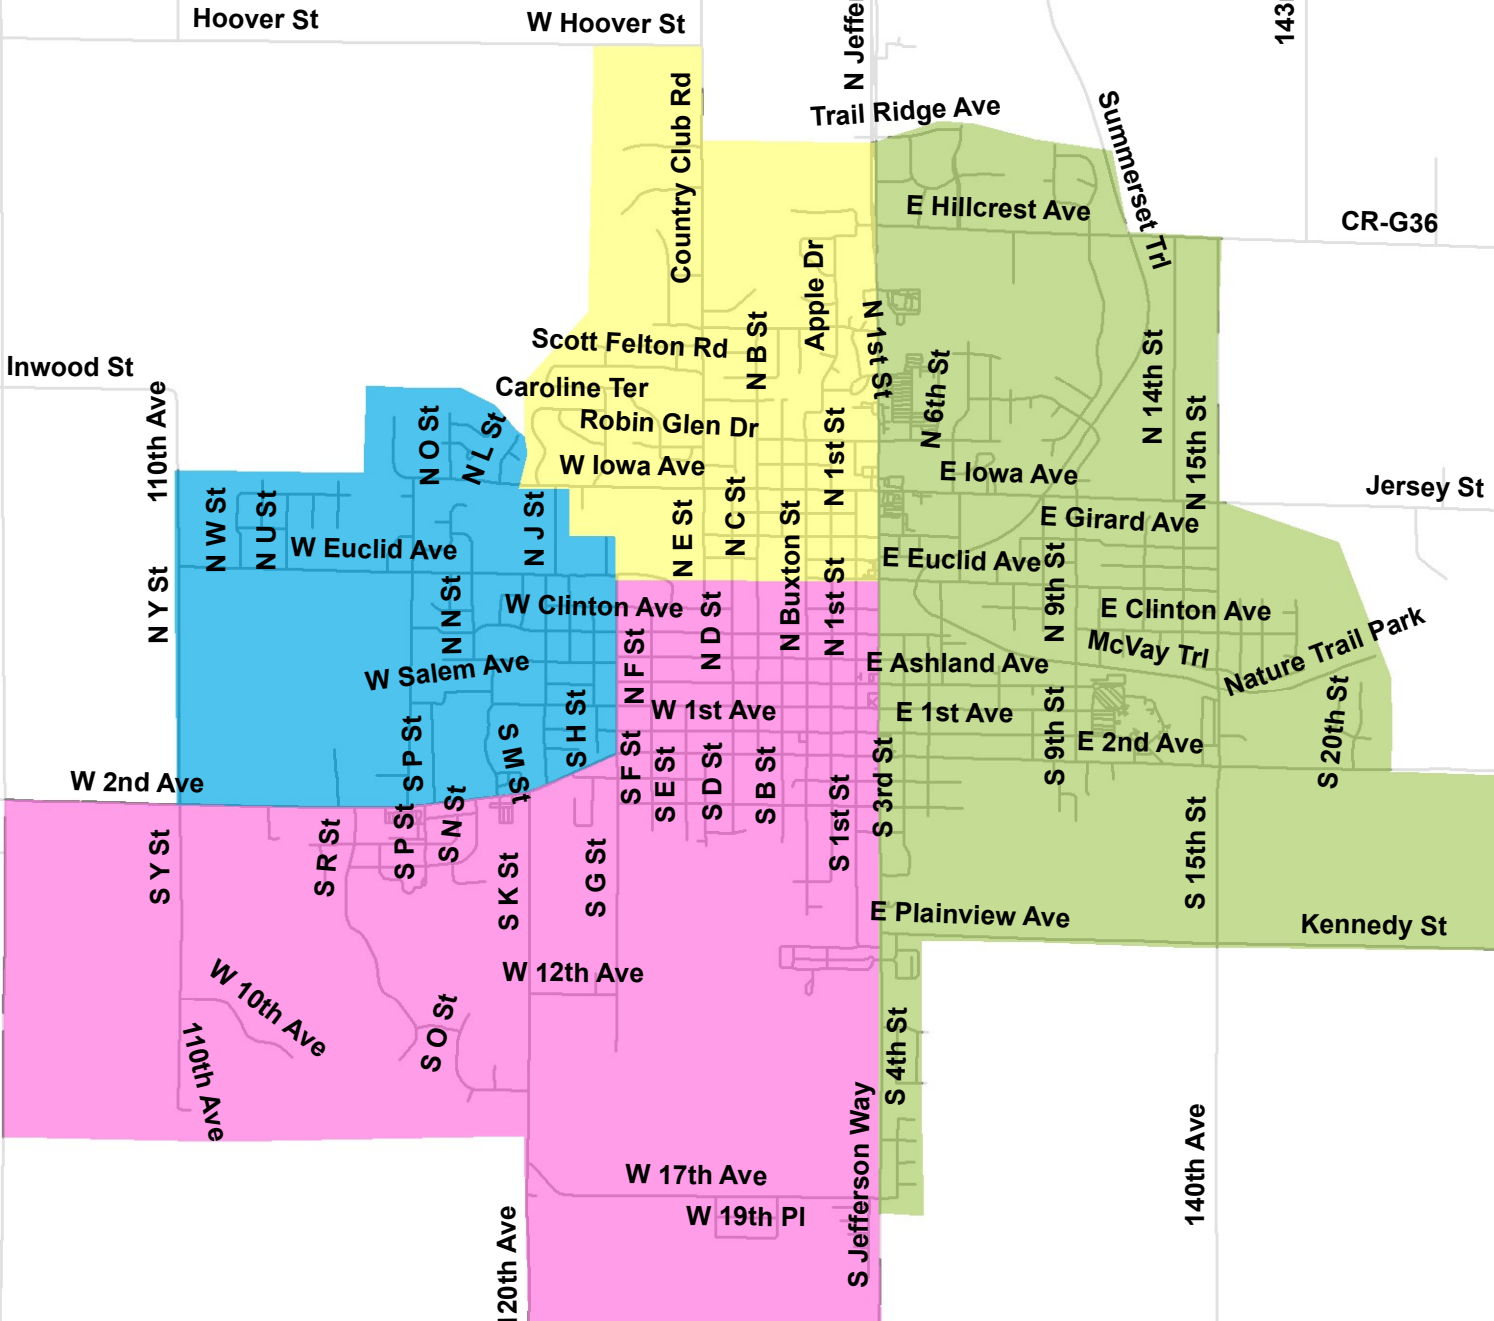

# Recycling Route Map

**Recycling Service Days**

- Monday
- Tuesday
- Wednesday
- Friday